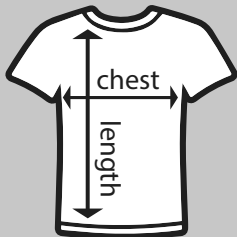

## Pullover Hoodie

- Gildan Classic Fit, 50/50 Cotton/Polyester blend
- Double-needle stitching at shoulders, armholes, neck, waistband and cuffs
- Front pouch pocket
- Easy Tear-Away Label

Available in: Hot Pink, Royal Blue and Purple

Youth: **\$37.95**  
Adult: **\$42.95\***

## Sweatpants

- Gildan Baggy Fit, 50/50 Cotton/Polyester blend
- Elasticized waistband and pant-cuffs
- No Drawstring (On Youth)
- Easy Tear-Away Label

Available in: Black

Youth only: **\$29.95**

For more detail Sizing visit [schooltee.com/garment-sizing](http://schooltee.com/garment-sizing)

### SIZING CHART

When measuring **Chest Width**, measure the horizontal length under the armpits. *It's best to lay a shirt flat to do this.* **Length** is measured from shoulder to the bottom on the shirt.